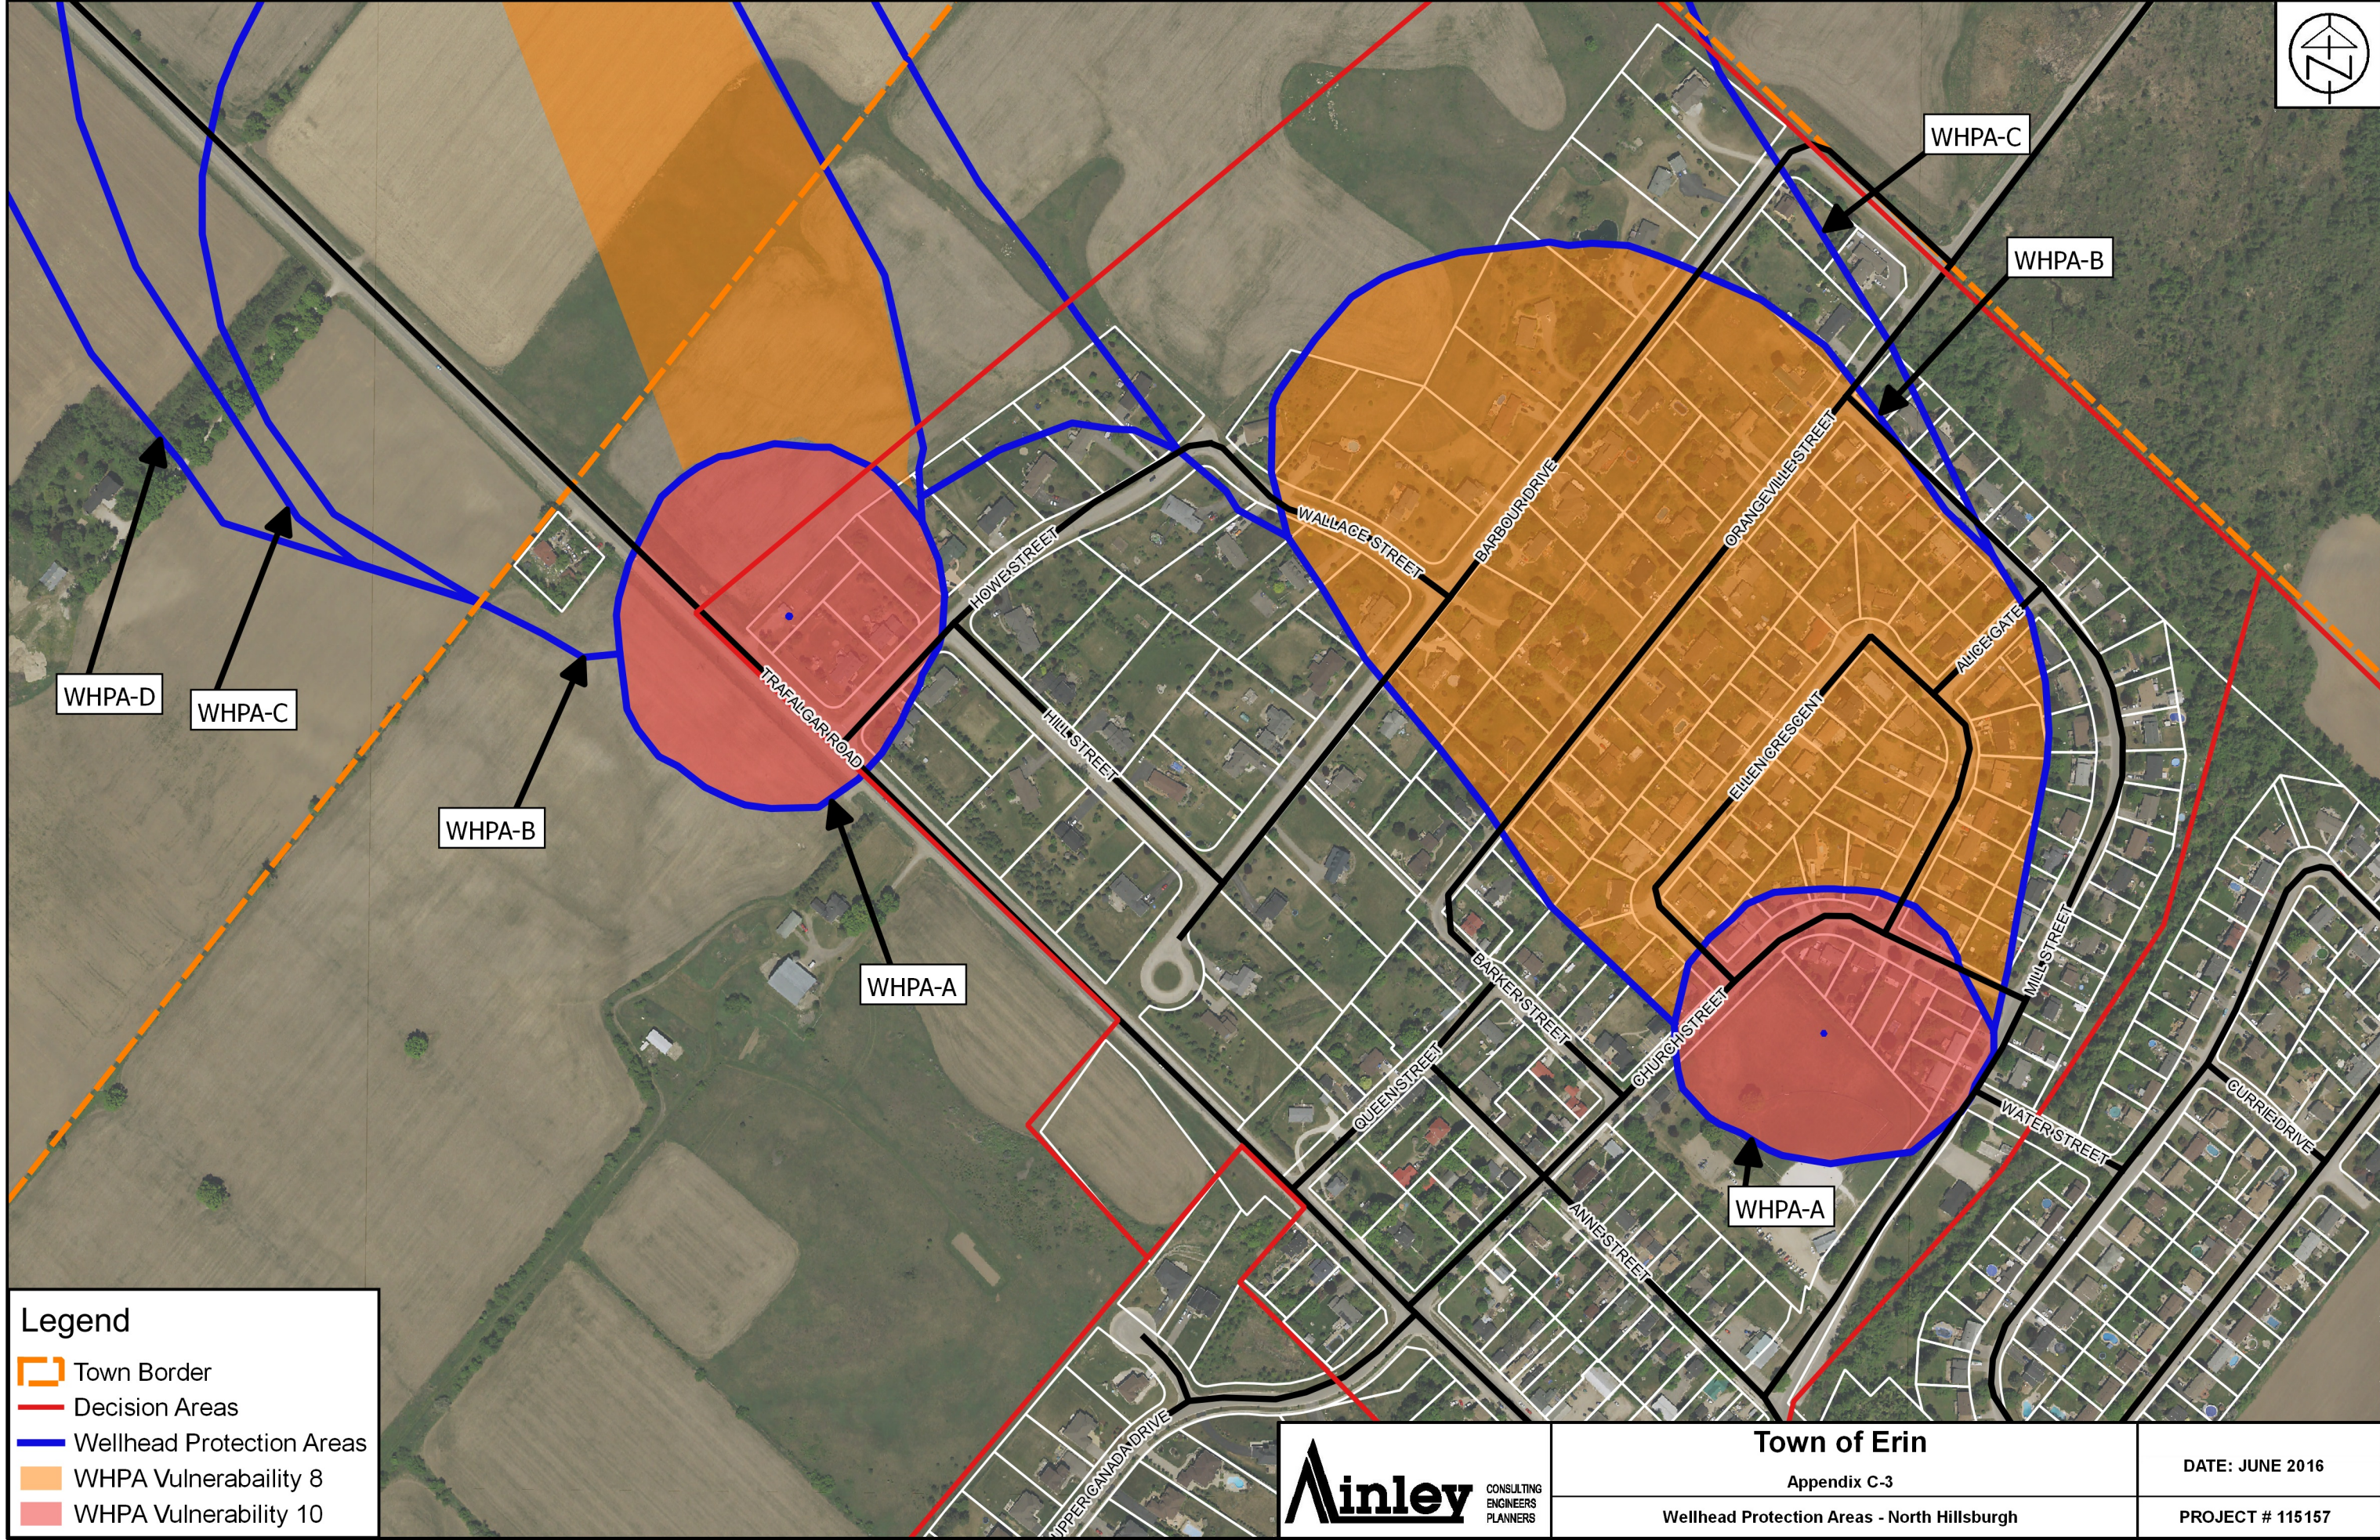

Legend

-  Town Border
-  Wellhead Protection Areas
-  Decision Areas
-  WHPA Vulnerability 8
-  WHPA Vulnerability 10

	Town of Erin	DATE: JUNE 2016
	Appendix C-2	PROJECT # 115157
Wellhead Protection Area - North Erin		

Legend

- Town Border
- Decision Areas
- Wellhead Protection Areas
- WHPA Vulnerability 8
- WHPA Vulnerability 10

Town of Erin
Appendix C-3
Wellhead Protection Areas - North Hillsburgh

DATE: JUNE 2016
PROJECT # 115157